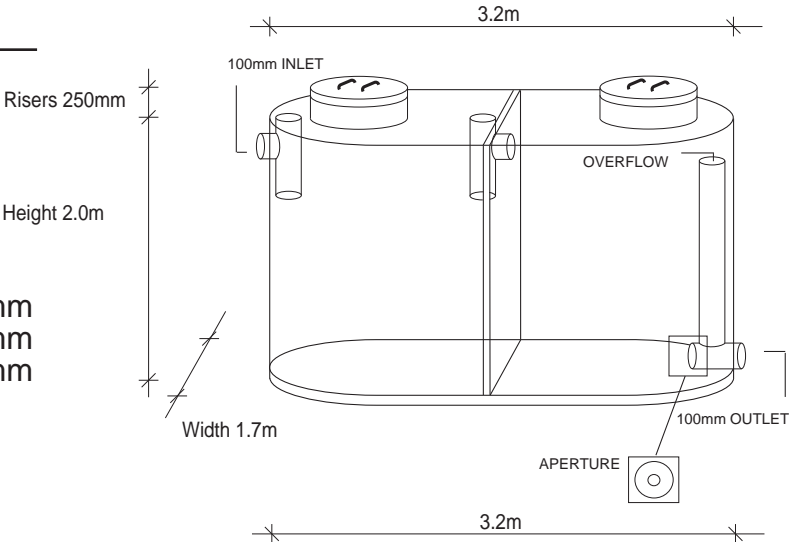

Retention Detention Tank

Large

9000L

Length: 3200mm
 Width: 1700mm
 Height: 2000mm

8000L

Length: 3200mm
 Width: 1700mm
 Height: 1700mm

7000L

Length: 3200mm
 Width: 1700mm
 Height: 1500mm

Retention Detention Tank

Medium

8000L

Length: 2900mm
 Width: 1700mm
 Height: 2000mm

7000L

Length: 2900mm
 Width: 1700mm
 Height: 1700mm

6000L

Length: 2900mm
 Width: 1700mm
 Height: 1500mm

Retention Detention Tank

Small

6500L

Length: 2500mm
Width: 1700mm
Height: 2000mm

5500L

Length: 2500mm
Width: 1700mm
Height: 1700mm

4500L

Length: 2500mm
Width: 1700mm
Height: 1500mm