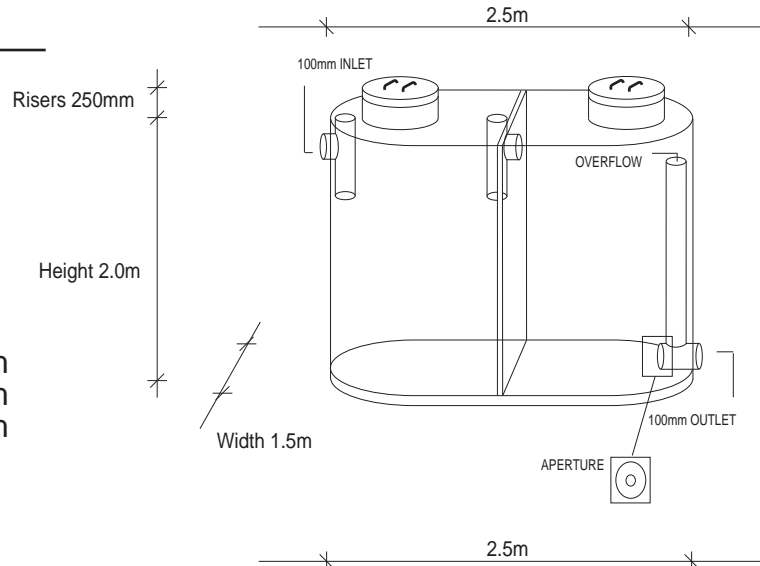

Retention Detention Tank

Large

9000L

Length: 3200mm
 Width: 1700mm
 Height: 2000mm

8000L

Length: 3200mm
 Width: 1700mm
 Height: 1700mm

7000L

Length: 3200mm
 Width: 1700mm
 Height: 1500mm

Retention Detention Tank

Medium

8000L

Length: 2900mm
 Width: 1700mm
 Height: 2000mm

7000L

Length: 2900mm
 Width: 1700mm
 Height: 1700mm

6000L

Length: 2900mm
 Width: 1700mm
 Height: 1500mm

Retention Detention Tank

Small

6500L

Length: 2500mm
Width: 1700mm
Height: 2000mm

5500L

Length: 2500mm
Width: 1700mm
Height: 1700mm

4500L

Length: 2500mm
Width: 1700mm
Height: 1500mm