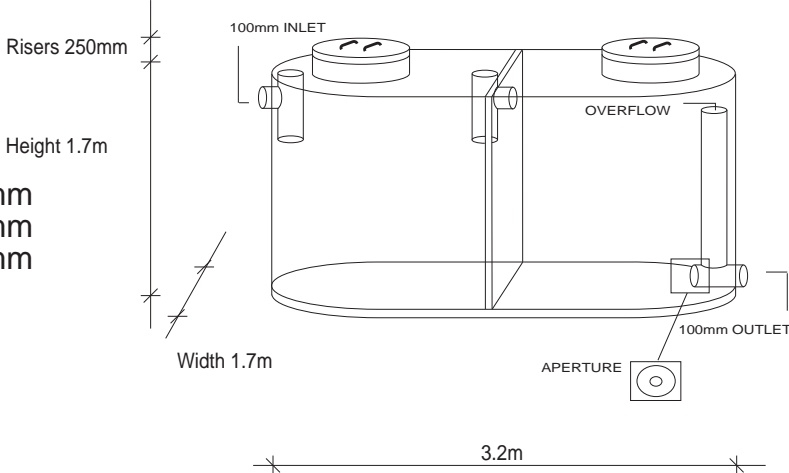

Retention Detention Tank

Large

9000L

Length: 3200mm
 Width: 1700mm
 Height: 2000mm

8000L

Length: 3200mm
 Width: 1700mm
 Height: 1700mm

7000L

Length: 3200mm
 Width: 1700mm
 Height: 1500mm

Retention Detention Tank

Medium

8000L

Length: 2900mm
 Width: 1700mm
 Height: 2000mm

7000L

Length: 2900mm
 Width: 1700mm
 Height: 1700mm

6000L

Length: 2900mm
 Width: 1700mm
 Height: 1500mm

Retention Detention Tank

Small

6500L

Length: 2500mm
Width: 1700mm
Height: 2000mm

5500L

Length: 2500mm
Width: 1700mm
Height: 1700mm

4500L

Length: 2500mm
Width: 1700mm
Height: 1500mm