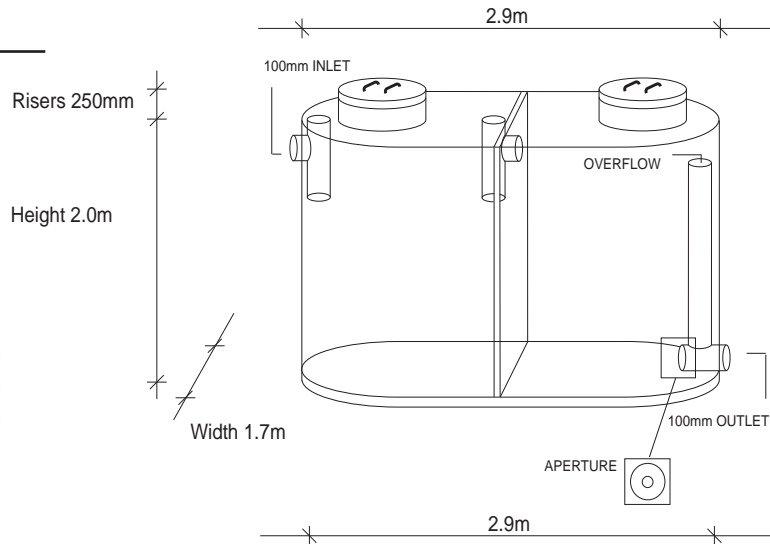

Retention Detention Tank

Large

9000L

Length: 3200mm
 Width: 1700mm
 Height: 2000mm

8000L

Length: 3200mm
 Width: 1700mm
 Height: 1700mm

7000L

Length: 3200mm
 Width: 1700mm
 Height: 1500mm

Retention Detention Tank

Medium

8000L

Length: 2900mm
 Width: 1700mm
 Height: 2000mm

7000L

Length: 2900mm
 Width: 1700mm
 Height: 1700mm

6000L

Length: 2900mm
 Width: 1700mm
 Height: 1500mm

Retention Detention Tank

Small

6500L

Length: 2500mm
Width: 1700mm
Height: 2000mm

5500L

Length: 2500mm
Width: 1700mm
Height: 1700mm

4500L

Length: 2500mm
Width: 1700mm
Height: 1500mm