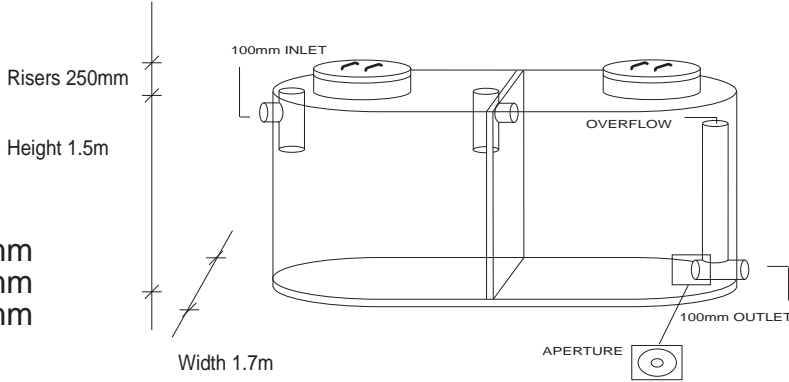

Retention Detention Tank

Large

9000L

Length: 3200mm
 Width: 1700mm
 Height: 2000mm

8000L

Length: 3200mm
 Width: 1700mm
 Height: 1700mm

7000L

Length: 3200mm
 Width: 1700mm
 Height: 1500mm

Retention Detention Tank

Medium

8000L

Length: 2900mm
 Width: 1700mm
 Height: 2000mm

7000L

Length: 2900mm
 Width: 1700mm
 Height: 1700mm

6000L

Length: 2900mm
 Width: 1700mm
 Height: 1500mm

Retention Detention Tank

Small

6500L

Length: 2500mm
Width: 1700mm
Height: 2000mm

5500L

Length: 2500mm
Width: 1700mm
Height: 1700mm

4500L

Length: 2500mm
Width: 1700mm
Height: 1500mm