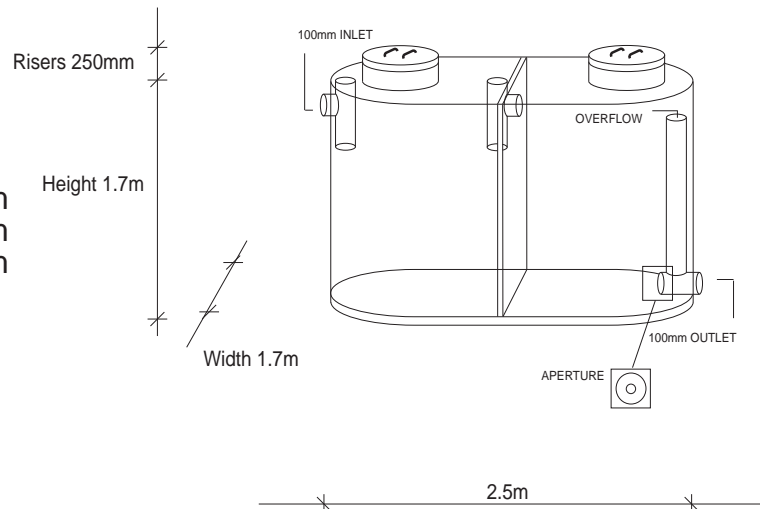

Retention Detention Tank

Large

9000L

Length: 3200mm
 Width: 1700mm
 Height: 2000mm

8000L

Length: 3200mm
 Width: 1700mm
 Height: 1700mm

7000L

Length: 3200mm
 Width: 1700mm
 Height: 1500mm

Retention Detention Tank

Medium

8000L

Length: 2900mm
 Width: 1700mm
 Height: 2000mm

7000L

Length: 2900mm
 Width: 1700mm
 Height: 1700mm

6000L

Length: 2900mm
 Width: 1700mm
 Height: 1500mm

Retention Detention Tank

Small

6500L

Length: 2500mm
Width: 1700mm
Height: 2000mm

5500L

Length: 2500mm
Width: 1700mm
Height: 1700mm

4500L

Length: 2500mm
Width: 1700mm
Height: 1500mm