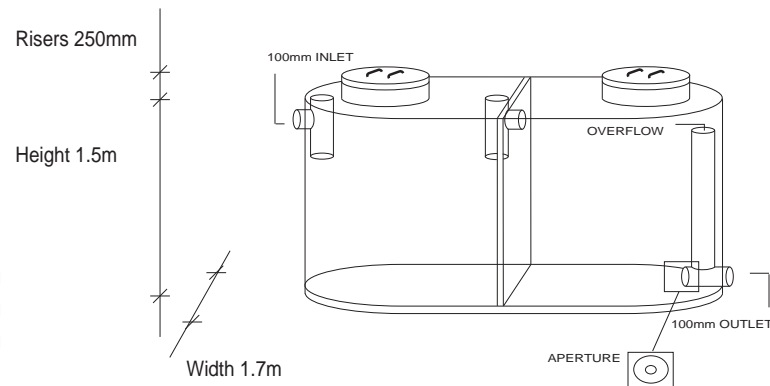

Retention Detention Tank

Large

9000L

Length: 3200mm
 Width: 1700mm
 Height: 2000mm

8000L

Length: 3200mm
 Width: 1700mm
 Height: 1700mm

7000L

Length: 3200mm
 Width: 1700mm
 Height: 1500mm

Retention Detention Tank

Medium

8000L

Length: 2900mm
 Width: 1700mm
 Height: 2000mm

7000L

Length: 2900mm
 Width: 1700mm
 Height: 1700mm

6000L

Length: 2900mm
 Width: 1700mm
 Height: 1500mm

Retention Detention Tank

Small

6500L

Length: 2500mm
Width: 1700mm
Height: 2000mm

5500L

Length: 2500mm
Width: 1700mm
Height: 1700mm

4500L

Length: 2500mm
Width: 1700mm
Height: 1500mm