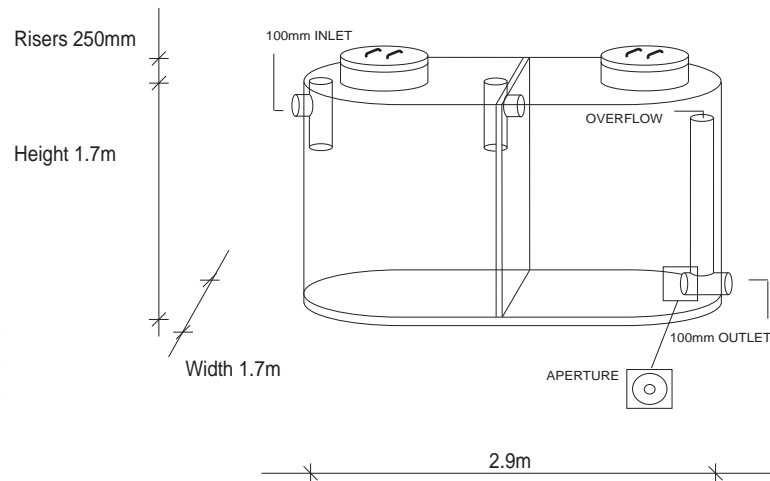

Retention Detention Tank

Large

9000L

Length: 3200mm
 Width: 1700mm
 Height: 2000mm

8000L

Length: 3200mm
 Width: 1700mm
 Height: 1700mm

7000L

Length: 3200mm
 Width: 1700mm
 Height: 1500mm

Retention Detention Tank

Medium

8000L

Length: 2900mm
 Width: 1700mm
 Height: 2000mm

7000L

Length: 2900mm
 Width: 1700mm
 Height: 1700mm

6000L

Length: 2900mm
 Width: 1700mm
 Height: 1500mm

Retention Detention Tank

Small

6500L

Length: 2500mm
Width: 1700mm
Height: 2000mm

5500L

Length: 2500mm
Width: 1700mm
Height: 1700mm

4500L

Length: 2500mm
Width: 1700mm
Height: 1500mm